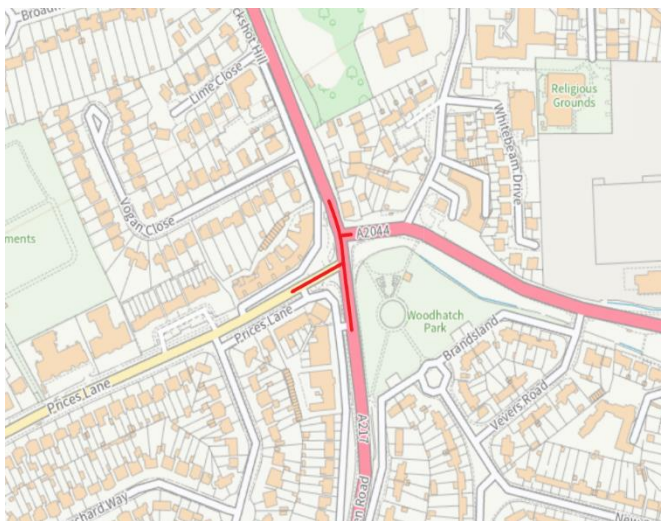

SURREY HIGHWAYS

Improving and investing in Surrey's Roads

FOLLOW US

- @HighwaysSurrey
- Surrey Highways
- NextDoor in your area

We thank you for your patience while we carry out these works and apologise for any inconvenience caused.

A Surrey County Council officer has hand-delivered this letter to your property today, if you have any further concerns, please do not hesitate to contact us via our website www.surreycc.gov.uk or you can reach us on 0300 200 1003.

Yours faithfully,

Amy Geoghegan
Works Communication Team Leader
Surrey Highways

Contact us

- **Telephone:** 0300 200 1003 (9am-5pm Monday – Friday)
- **Email:** contactcentre@surreycc.gov.uk
- **Textphone (via Relay UK):** 18001 0300 200 1003
- **Text (SMS):** 07860 053 465
- **British Sign Language:** www.surreycc.gov.uk/bsl

Please scan the QR code to for news and updates about highways in your local area.