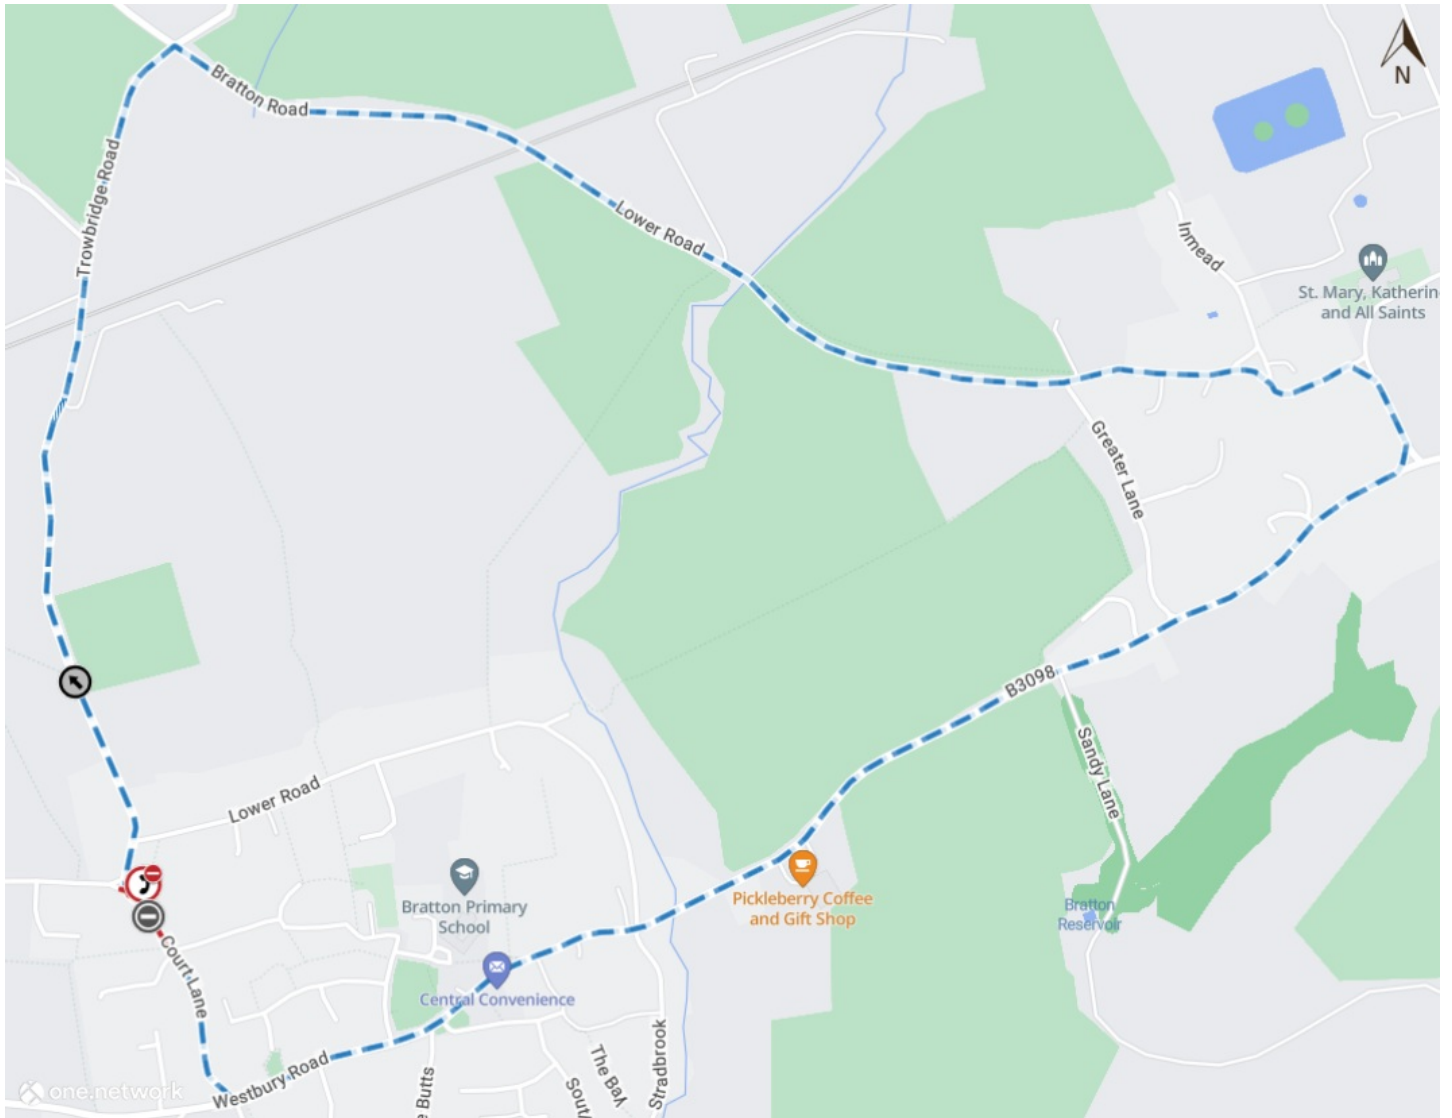

Indicative Plan : C219 (Part) and Lower Westbury Road (Part), Bratton

Map data © [MapTiler](#) © [OpenStreetMap contributors](#)